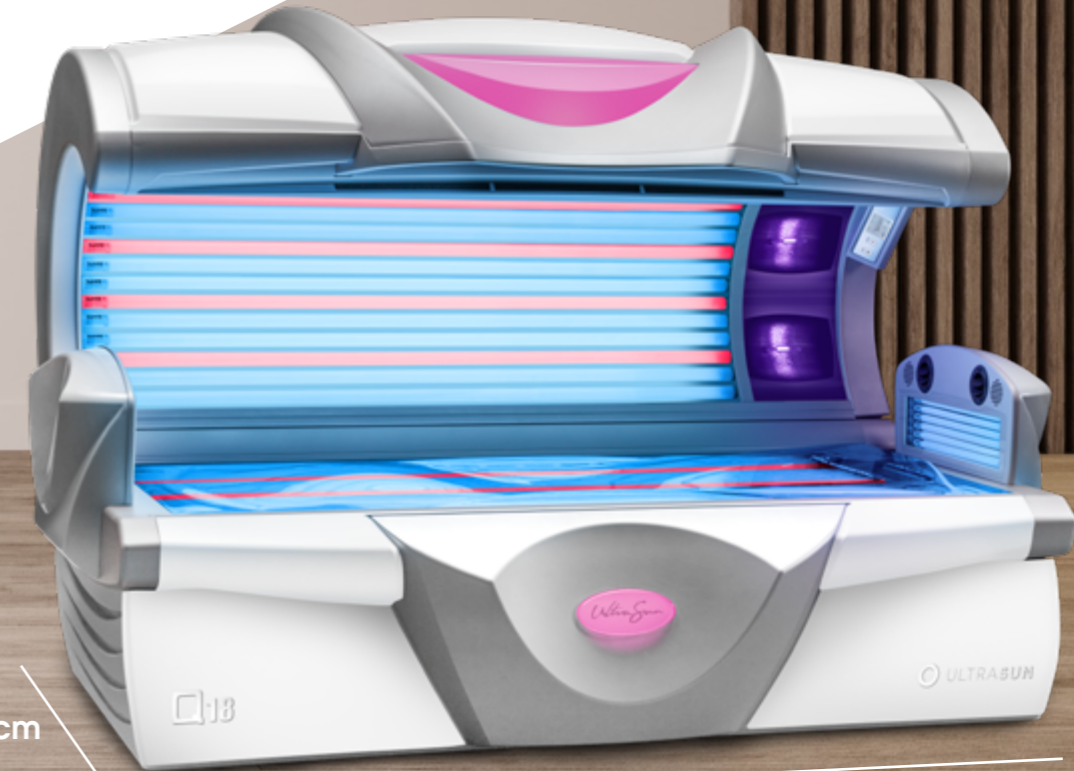

¹ Minimum weight is based on an Ultrasun Q18 with standard configuration. Machine specific weight information available on request.

STANDARD FEATURES

ADDITIONAL FEATURES

AVAILABLE COLORS

**Dream White
Metallic**