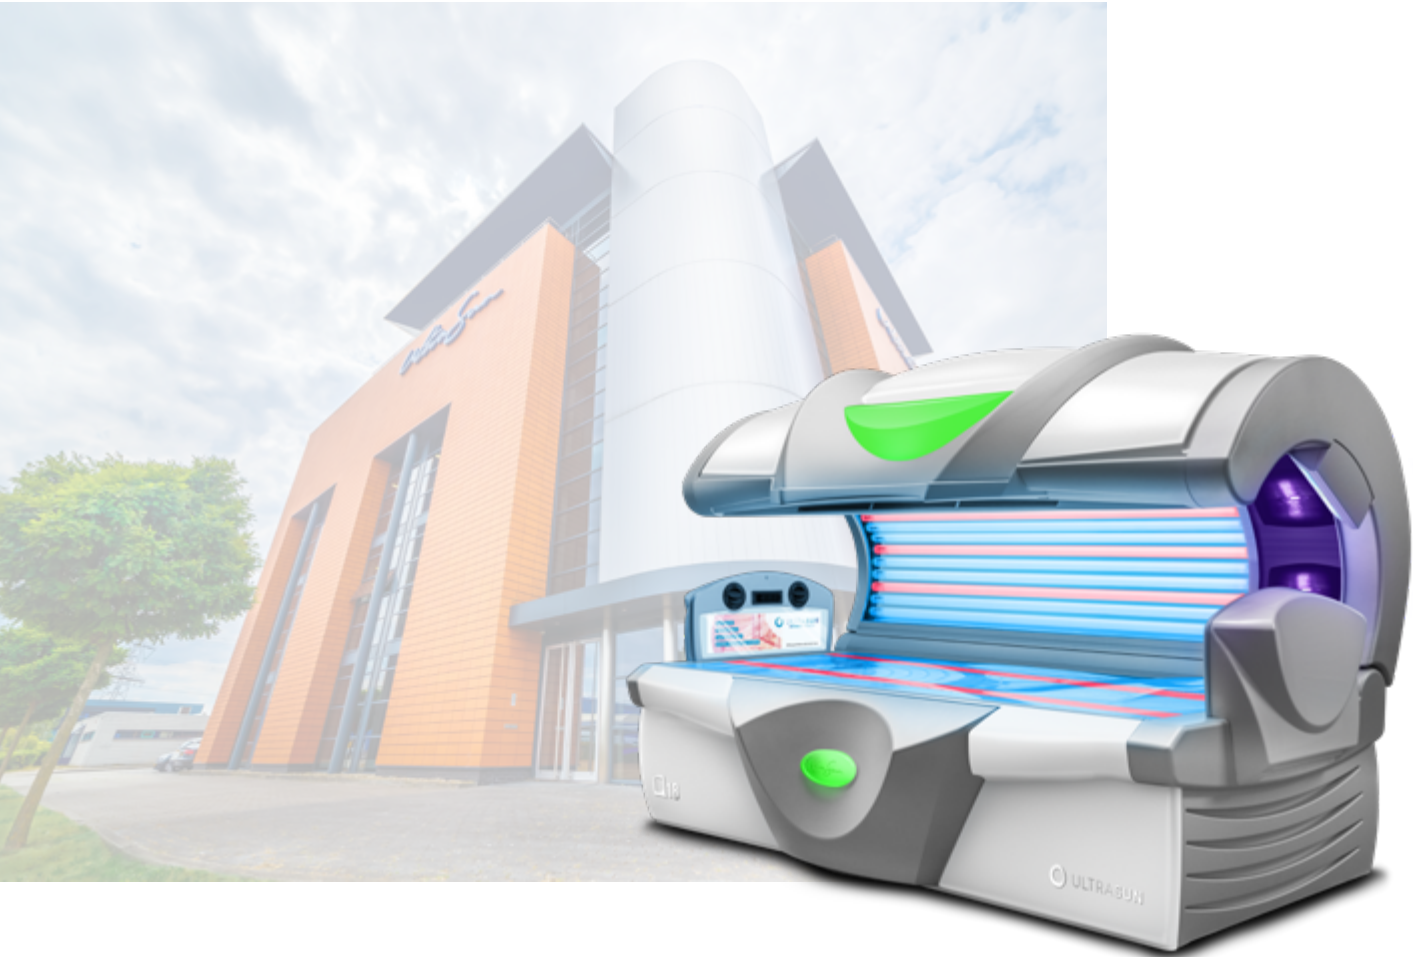

+31 (0)74 2912215

info@ultrasuninternational.com

UltrasunInternational.com

Granaatstraat 6
7554 TR Hengelo
The Netherlands