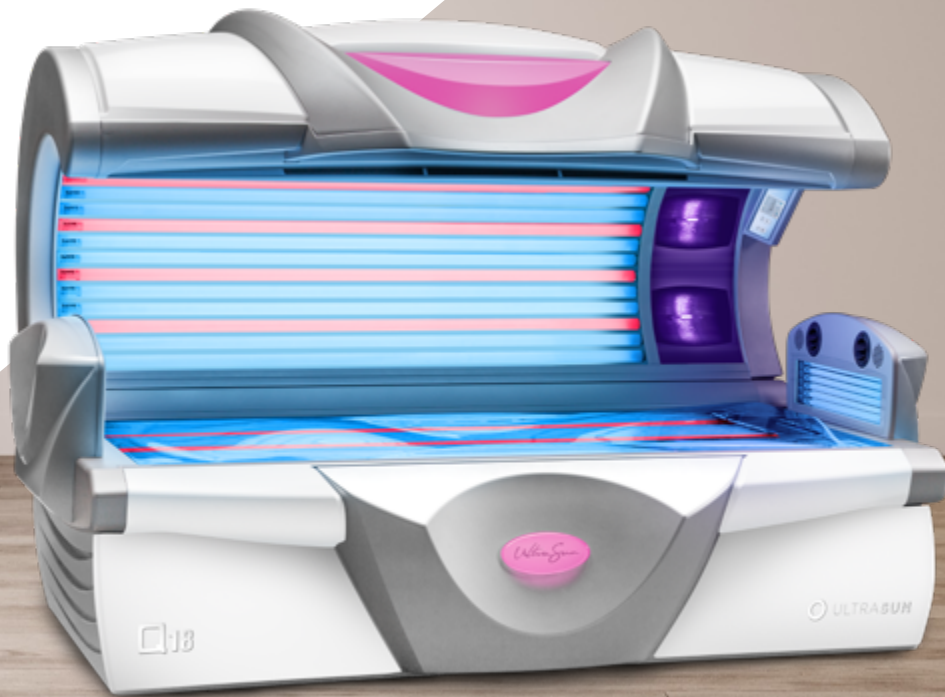

ULTRASUN
RECHARGE YOURSELF

Q18

2024

Product Leaflet

LAMP SPECIFICATIONS

Q18 MAGNUM POWER NON-EU | UV4

Top Lamps	25 x Sunfit VRX 160W E-Tronic 176 cm
Base Lamps	20 x Sunfit VX 180W E-Tronic 190 cm
Facial Lamps	4 x Sunfit WL 500W High-Pressure
Shoulder lamps	6 x Sunfit S 25W
Maximum exposure time	15 minutes

EU | UV3

Top Lamps	25 x Sunfit VRX3 160W E-Tronic 176 cm
Base Lamps	20 x Sunfit VX3 180W E-Tronic 190 cm
Facial Lamps	4 x Sunfit WL 500W High-Pressure
Shoulder lamps	6 x Sunfit S 25W
Maximum exposure time	20 minutes

Q18 HIGH POWER NON-EU | UV4

Top Lamps	25 x Sunfit RXL 120W E-Tronic 190 cm
Base Lamps	20 x Sunfit XL 120W E-Tronic 190 cm
Facial Lamps	-
Shoulder lamps	6 x Sunfit S 25W
Maximum exposure time	15 minutes